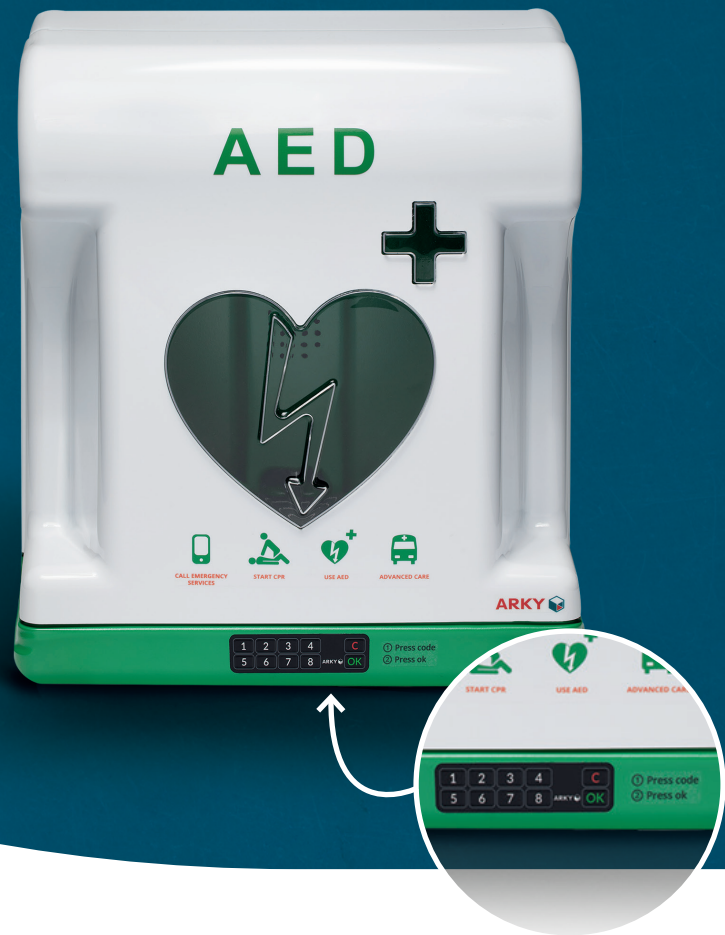

## High quality outdoor cabinet

- > Protects against theft and vandalism due to pinlock and alarm
- > Can withstand temperatures between  $-30^{\circ}\text{C}$  and  $50^{\circ}\text{C}$
- > Dust and splash proof: IP55
- > Able to house all types of AEDs
- > Easily recognizable as AED cabinet due to appearance

### Dimensions

- > 430 x 504 x 214 mm
- > Weight: 4,25kg

### Features

- > Audible alarm
- > Internal lighting
- > Two heating elements (24V)
- > Digital keypad lock
- > Four ventilators (24V)